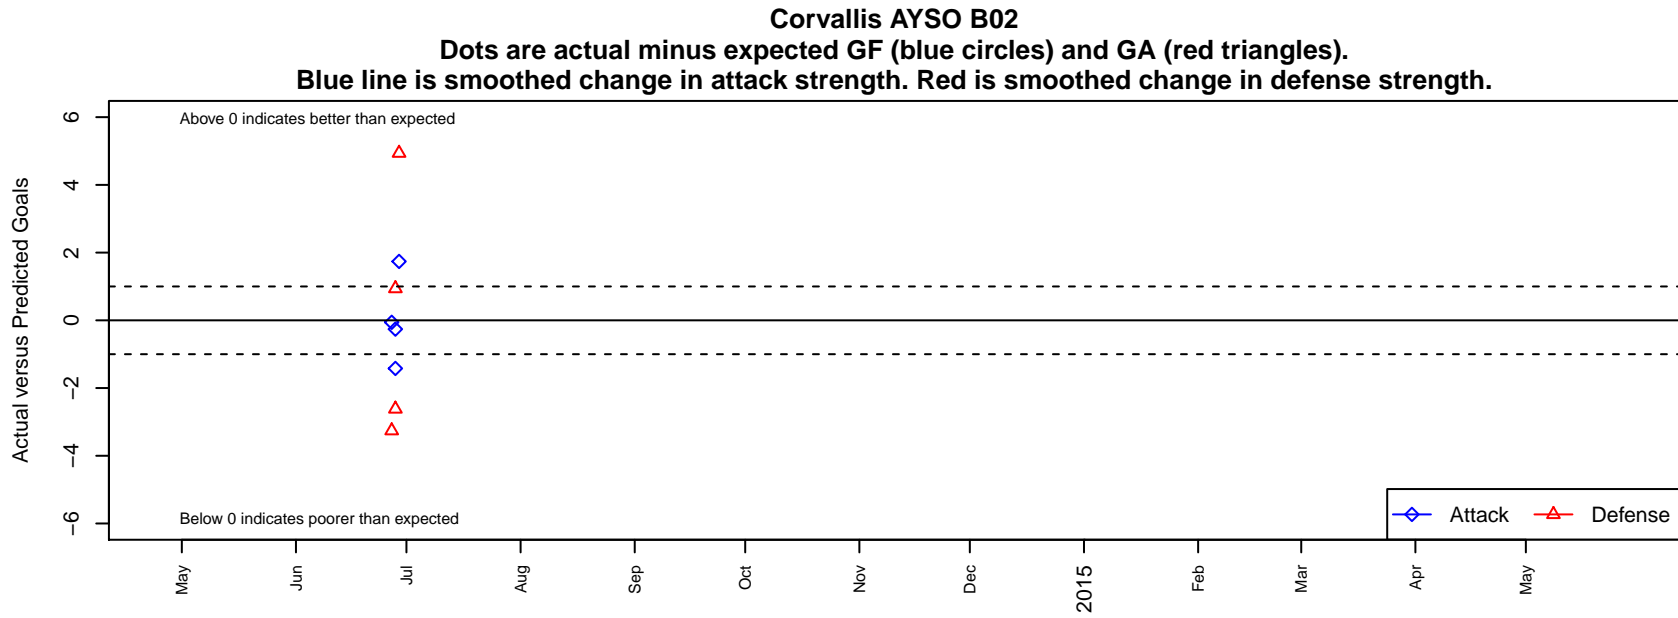

Corvallis AYSO B02

Corvallis, OR
B02 total strength=346
attack=0.44 defense=0.1

alt names used:
Corvallis AYSO B02

Venues played:
2014 Capital Cup BU12 Silver

date	home		away		venue	pred.home	pred.away
2014-06-29	Corvallis AYSO B02	3	CUSC Red B02	2	2014 Capital Cup BU12 Silver	1.26	6.94
2014-06-28	CUSC Red B02	6	Corvallis AYSO B02	1	2014 Capital Cup BU12 Silver	6.94	1.26
2014-06-28	CSC Storm B02	10	Corvallis AYSO B02	0	2014 Capital Cup BU12 Silver	7.38	1.42
2014-06-27	FC Salmon Creek White B02	11	Corvallis AYSO B02	2	2014 Capital Cup BU12 Silver	7.74	2.06